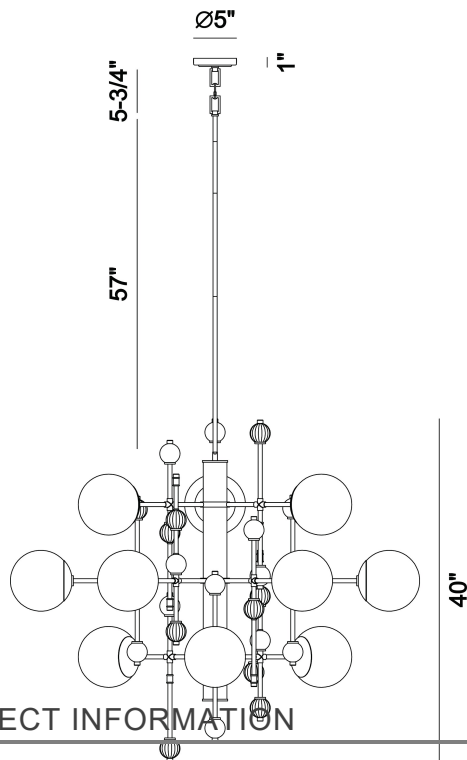

### PRODUCT DETAILS

No.	:	47223-011
Product Color	:	GOLD
Product Material	:	GOLD
Shade / Accent Colour	:	CLEAR
Shade / Accent Material	:	GLASS
Diameter	:	48"
Height	:	40"
Weight	:	39.8LBS
Shade Height	:	5"
Shade Diameter	:	5"

### LIGHT SOURCE DETAILS

Number of Bulbs	:	12
Light Source Type	:	G25
Bulb Voltage	:	120V
Socket Type	:	E26
Wattage	:	60W
Total Wattage	:	720W
Bulb Included	:	NO
Dimmable	:	YES

### TECHNICAL DETAILS

Hanging Support Type	:	ROD
Canopy / Backplate Height	:	0.75"
Canopy / Backplate Dia.	:	5"
IP Rating	:	IP22
Beam Angle	:	360