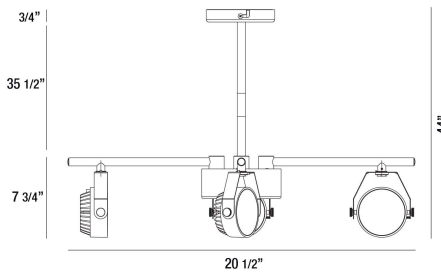

29010, 4+1-LIGHT 45W

PRODUCT DETAILS

No.	:	29010-011
Product Color	:	WHITE
Length	:	20.5"
Height	:	44"
Weight	:	4.8lbs

LIGHT SOURCE DETAILS

Light Source Type	:	INTEGRATED LED
Input Voltage	:	120V
Bulb Voltage	:	120V
Socket Type	:	LED
Total Wattage	:	45W
Total Lumen	:	3200lm
Kelvin	:	3000K
CRI	:	80
Dimmable	:	Yes

TECHNICAL DETAILS

Light Direction	:	Down
Adjustable Lamp Head	:	Yes
Approval	:	
Title 24	:	Yes
Beam Angle	:	120
Vertical Adjustment	:	90
Horizontal Adjustment	:	340

Options Available

ITEM NO.	FINISH	SHADE
29010-011	WHITE	
29010-028	SATIN NICKEL	