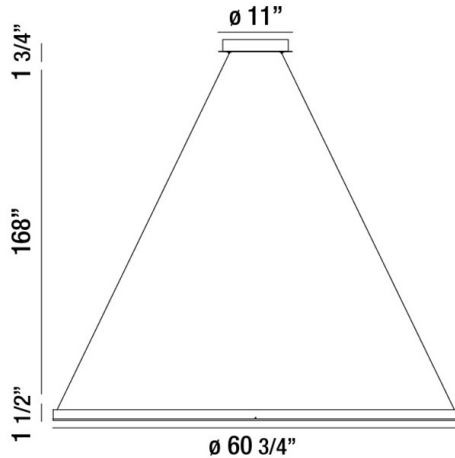

## SPUNTO, 61" ROUND CHANDELIER

### PRODUCT DETAILS

No.	:	31473-019
Product Color	:	SILVER
Product Material	:	METAL
Shade / Accent Colour	:	OPAL WHITE
Shade / Accent Material	:	ACRYLIC
Diameter	:	60.75"
Height	:	1.5"
Overall Height	:	171.25"
Weight	:	26lbs

### TECHNICAL DETAILS

Light Direction	:	Down
Hanging Support Type	:	AIRCRAFT CABLE
Hanging Support Length	:	168"
Canopy / Backplate Height	:	1.75"
Canopy / Backplate Dia.	:	11"
Adjustable Lamp Head	:	No
Location	:	DRY
Approval	:	