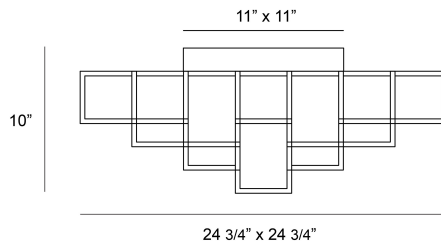

FERRO, 13 LIGHT LED FLUSHMOUNT

PRODUCT DETAILS

No.	:	38261-026
Product Color	:	BLACK
Product Material	:	METAL
Shade / Accent Material	:	~
Length	:	24.75"
Width	:	24.75"
Height	:	10"
Weight	:	19.6lbs

LIGHT SOURCE DETAILS

Light Source Type	:	INTEGRATED LED
Input Voltage	:	120V
Bulb Voltage	:	24V
Socket Type	:	LED
Total Wattage	:	51W
Total Lumen	:	2580lm
Kelvin	:	3000K
CRI	:	90
Dimmable	:	Yes

Options Available

ITEM NO.	FINISH	SHADE
38261-015	GOLD	
38261-026	BLACK	

TECHNICAL DETAILS

Canopy / Backplate Length	:	11"
Canopy / Backplate Height	:	1.5"
Canopy / Backplate Width	:	11"
Approval	:	
Title 24	:	Yes

PROJECT INFORMATION

 Job Name: Date: Type:

 Comments: