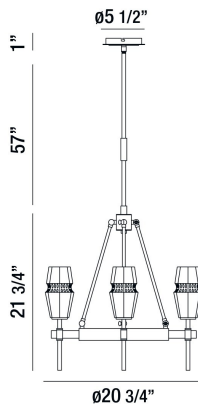

GLADSTONE, 21" ROUND CHANDELIER

PRODUCT DETAILS

No.	:	35938-019
Product Color	:	ANTIQUE BRASS/BLACK
Product Material	:	METAL
Shade / Accent Colour	:	CLEAR
Shade / Accent Material	:	GLASS
Diameter	:	20.75"
Height	:	21.75"
Overall Height	:	79.75"
Weight	:	14.9lbs

LIGHT SOURCE DETAILS

Number of Bulbs	:	3
Light Source	:	Incandescent
Light Source Type	:	B10
Input Voltage	:	120V
Bulb Voltage	:	120V
Socket Type	:	E12
Wattage	:	60W
Total Wattage	:	180W
Bulb Included	:	No
Dimmable	:	Yes

Options Available

ITEM NO.	FINISH	SHADE
35938-019	ANTIQUE BRASS/BLACK	CLEAR

TECHNICAL DETAILS

Hanging Support Type	:	ROD
Hanging Support Length	:	57"
Rods Included	:	3"+6"+12"+18"+18"
Canopy / Backplate Height	:	1"
Canopy / Backplate Dia.	:	5.5"
Location	:	DRY
Approval	:	