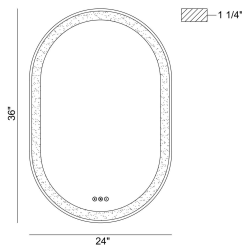

SARA, 36IN INTEGRATED LED MIRROR

PRODUCT DETAILS

No.	:	47562-028
Product Color	:	MATTE BLACK
Product Material	:	BLACK
Shade / Accent Colour	:	FROSTED
Shade / Accent Material	:	GLASS
Diameter	:	24"
Height	:	36"
Overall Height	:	36"
Ext	:	2"
Weight	:	19.8LBS

ITEM NO.	FINISH	SHADE
47562-011	MATTE SILVER	FROSTED
47562-028	MATTE BLACK	FROSTED

TECHNICAL DETAILS

Hanging Support Type	:	Z-BAR
IP Rating	:	IP44
Title 24	:	YES
Beam Angle	:	270

PROJECT INFORMATION

 Job Name: Date: Type: