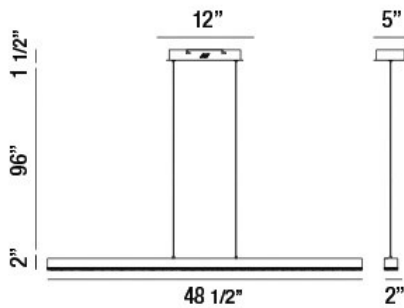

SANTI, 49" LINEAR CHANDELIER

PRODUCT DETAILS

No.	:	34101-018
Product Color	:	CHROME
Product Material	:	METAL
Shade / Accent Colour	:	CLEAR
Shade / Accent Material	:	CRYSTAL
Length	:	48.5"
Width	:	2"
Height	:	2"
Overall Height	:	99.5"
Weight	:	11lbs

LIGHT SOURCE DETAILS

Light Source Type	:	INTEGRATED LED
Input Voltage	:	120V
Bulb Voltage	:	24V
Total Wattage	:	36W
Total Lumen	:	1730lm
Kelvin	:	3000K
CRI	:	90+
Dimmable	:	Yes

Options Available

ITEM NO.	FINISH	SHADE
34101-018	CHROME	CLEAR

TECHNICAL DETAILS

Hanging Support Type	:	AIRCRAFT CABLE
Hanging Support Length	:	96"
Canopy / Backplate Length	:	12"
Canopy / Backplate Height	:	5.25"
Canopy / Backplate Width	:	1.75"
Location	:	DRY
Approval	:	