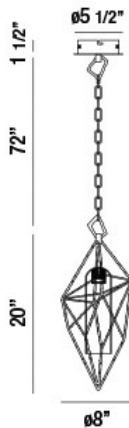

VERDINO, 8" ROUND PENDANT

PRODUCT DETAILS

No.	:	33757-018
Product Color	:	ROSE GOLD
Product Material	:	METAL
Shade / Accent Colour	:	CLEAR
Shade / Accent Material	:	TEXTURED GLASS
Diameter	:	8"
Height	:	20"
Overall Height	:	93.5"
Weight	:	5.7lbs

LIGHT SOURCE DETAILS

Light Source Type	:	INTEGRATED LED
Input Voltage	:	120V
Bulb Voltage	:	120V
Total Wattage	:	5W
Total Lumen	:	400lm
Kelvin	:	4000K
CRI	:	90+
Dimmable	:	Yes

Options Available

ITEM NO.	FINISH	SHADE
33757-018	ROSE GOLD	CLEAR

TECHNICAL DETAILS

Hanging Support Type	:	CHAIN
Hanging Support Length	:	72"
Canopy / Backplate Height	:	1.5"
Canopy / Backplate Dia.	:	5.5"
Location	:	DRY
Approval	:	

PROJECT INFORMATION

 Job Name: Date: Type: