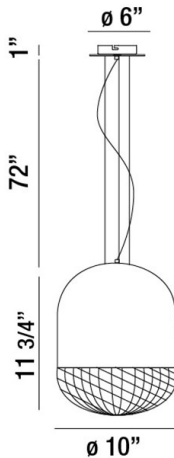

## CORSON, 10" ROUND PENDANT

### PRODUCT DETAILS

No.	:	31868-013
Product Color	:	BLACK
Product Material	:	METAL
Shade / Accent Colour	:	CLEAR
Shade / Accent Material	:	CAST WEAVE GLASS
Diameter	:	10"
Height	:	11.75"
Overall Height	:	84.75"
Weight	:	5.2lbs

### TECHNICAL DETAILS

Light Direction	:	Down
Hanging Support Type	:	AIRCRAFT CABLE
Hanging Support Length	:	72"
Canopy / Backplate Height	:	1"
Canopy / Backplate Dia.	:	6"
Adjustable Lamp Head	:	No
Location	:	DRY
Approval	:	