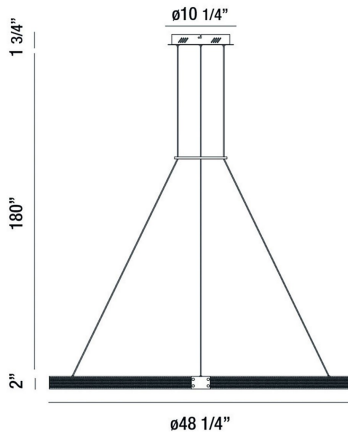

## ADMIRAL, 49" ROUND CHANDELIER

### PRODUCT DETAILS

No.	:	37054-014
Product Color	:	MATTE BLACK/GOLD
Product Material	:	METAL
Shade / Accent Material	:	METAL
Diameter	:	48.25"
Height	:	2"
Overall Height	:	183.75"
Weight	:	18.3lbs

### TECHNICAL DETAILS

Hanging Support Type	:	WIRE
Hanging Support Length	:	180"
Canopy / Backplate Height	:	1.75"
Canopy / Backplate Dia.	:	10.25"
Location	:	DRY
Approval	:	
Title 24	:	Yes