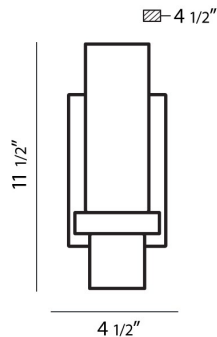

PILLAR, WALL MOUNT

PRODUCT DETAILS

No.	:	23277-038
Product Color	:	CHROME
Product Material	:	METAL
Shade / Accent Colour	:	OPAL WHITE
Shade / Accent Material	:	GLASS
Width	:	4.5"
Height	:	11.5"
Ext	:	4.5"
Weight	:	2.6lbs

Options Available

ITEM NO.	FINISH	SHADE
23277-014	OIL RUBBED BRONZE	OPAL WHITE
23277-021	BRUSHED NICKEL	OPAL WHITE
23277-038	CHROME	OPAL WHITE

TECHNICAL DETAILS

Canopy / Backplate Length	:	7.063"
Canopy / Backplate Height	:	0.625"
Canopy / Backplate Width	:	4.5"
Adjustable Lamp Head	:	No
Mounting	:	Up
Approval	:	