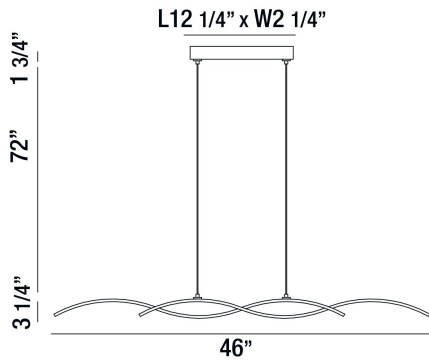

SLY, 46" LINEAR PENDANT

PRODUCT DETAILS

No.	:	30042-018
Product Color	:	SILVER
Product Material	:	METAL
Shade / Accent Colour	:	FROSTED
Shade / Accent Material	:	ACRYLIC
Length	:	46"
Width	:	4.25"
Height	:	3.25"
Overall Height	:	77"
Weight	:	1.9lbs

LIGHT SOURCE DETAILS

Light Source Type	:	INTEGRATED LED
Input Voltage	:	120V
Bulb Voltage	:	120V
Total Wattage	:	24W
Total Lumen	:	1300lm
Kelvin	:	3000K
CRI	:	90
Dimmable	:	Yes

Options Available

ITEM NO.	FINISH	SHADE
30042-018	SILVER	FROSTED

TECHNICAL DETAILS

Hanging Support Type	:	AIRCRAFT CABLE
Hanging Support Length	:	72"
Canopy / Backplate Length	:	12.25"
Canopy / Backplate Height	:	1.75"
Canopy / Backplate Width	:	2.25"
Location	:	DRY
Approval	:	