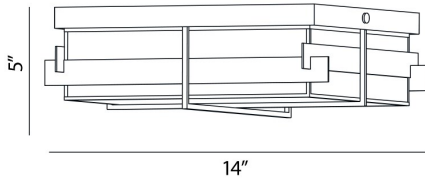

MULLER, 2-LIGHT FLUSH MOUNT

PRODUCT DETAILS

No.	:	28055-013
Product Color	:	BRONZE
Shade / Accent Colour	:	GLASS
Length	:	14"
Width	:	14"
Height	:	5"
Weight	:	6.3lbs

LIGHT SOURCE DETAILS

Number of Bulbs	:	2
Light Source	:	Incandescent
Light Source Type	:	EDISON
Input Voltage	:	120V
Bulb Voltage	:	120V
Socket Type	:	E26
Wattage	:	60W
Total Wattage	:	120W
Bulb Included	:	Yes

Options Available

ITEM NO.	FINISH	SHADE
28055-013	BRONZE	GLASS

TECHNICAL DETAILS

Light Direction	:	Down
Canopy / Backplate Length	:	13"
Canopy / Backplate Width	:	13"
Adjustable Lamp Head	:	No
Location	:	WET
Approval	:	