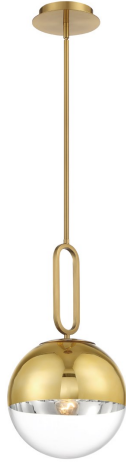

## PROSPECT, 10" ROUND PENDANT

### PRODUCT DETAILS

No.	:	37348-014
Product Color	:	GOLD
Product Material	:	METAL
Shade / Accent Colour	:	CLEAR
Shade / Accent Material	:	GLASS
Diameter	:	9.75"
Height	:	18.75"
Overall Height	:	76.75"
Weight	:	3.6lbs

### LIGHT SOURCE DETAILS

Number of Bulbs	:	1
Light Source	:	Incandescent
Light Source Type	:	A19
Input Voltage	:	120V
Bulb Voltage	:	120V
Socket Type	:	E26
Wattage	:	60W
Total Wattage	:	60W
Bulb Included	:	No
Dimmable	:	Yes

### Options Available

ITEM NO.	FINISH	SHADE
37348-014	GOLD	CLEAR