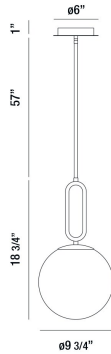

## PROSPECT, 10" ROUND PENDANT

### PRODUCT DETAILS

No.	:	37348-014
Product Color	:	GOLD
Product Material	:	METAL
Shade / Accent Colour	:	CLEAR
Shade / Accent Material	:	GLASS
Diameter	:	9.75"
Height	:	18.75"
Overall Height	:	76.75"
Weight	:	3.6lbs

### TECHNICAL DETAILS

Hanging Support Type	:	ROD
Hanging Support Length	:	57"
Rods Included	:	3"+6"+12"+18"+18"
Canopy / Backplate Height	:	1"
Canopy / Backplate Dia.	:	6"
Location	:	DRY
Approval	:	