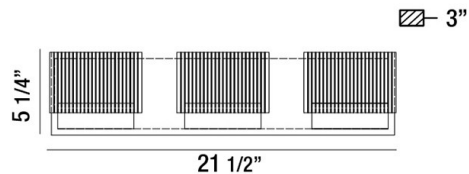

SONIC, 22" VANITY LIGHT

PRODUCT DETAILS

No.	:	31439-015
Product Color	:	CHROME
Product Material	:	METAL
Shade / Accent Colour	:	CLEAR
Shade / Accent Material	:	ETCHED GLASS
Width	:	21.5"
Height	:	5.25"
Ext	:	3"
Weight	:	5lbs

LIGHT SOURCE DETAILS

Light Source Type	:	INTEGRATED LED
Input Voltage	:	120V
Bulb Voltage	:	120V
Total Wattage	:	18W
Total Lumen	:	1500lm
Kelvin	:	4000K
CRI	:	80+
Dimmable	:	Yes

Options Available

ITEM NO.	FINISH	SHADE
31439-015	CHROME	CLEAR

TECHNICAL DETAILS

Light Direction	:	Up
Canopy / Backplate Length	:	19.688"
Canopy / Backplate Height	:	1.375"
Canopy / Backplate Width	:	4.344"
Adjustable Lamp Head	:	No
Approval	:	

PROJECT INFORMATION

 Job Name: Date: Type: