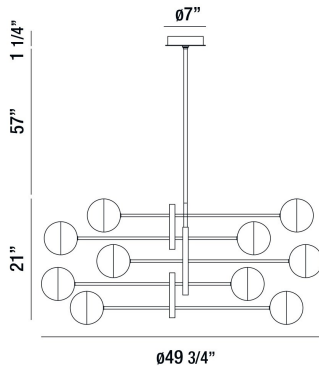

FAIRMOUNT, 50" ROUND CHANDELIER

PRODUCT DETAILS

No.	:	35920-014
Product Color	:	CHROME
Product Material	:	METAL
Shade / Accent Colour	:	OPAL WHITE
Shade / Accent Material	:	GLASS
Diameter	:	49.75"
Height	:	21"
Overall Height	:	79.25"
Weight	:	30lbs

LIGHT SOURCE DETAILS

Number of Bulbs	:	10
Light Source	:	LED
Light Source Type	:	G9
Input Voltage	:	120V
Bulb Voltage	:	120V
Socket Type	:	LED
Wattage	:	5W
Total Wattage	:	50W
Total Lumen	:	2500lm
Kelvin	:	4000K
CRI	:	80+
Bulb Included	:	Yes
Dimmable	:	Yes

Options Available

ITEM NO.	FINISH	SHADE
35920-014	CHROME	OPAL WHITE
35920-021	MATTE BLACK	OPAL WHITE

TECHNICAL DETAILS

Hanging Support Type	:	ROD
Hanging Support Length	:	57"
Rods Included	:	3"+6"+12"+18"+18"
Canopy / Backplate Height	:	1.25"
Canopy / Backplate Dia.	:	7"
Location	:	DRY
Approval	:	