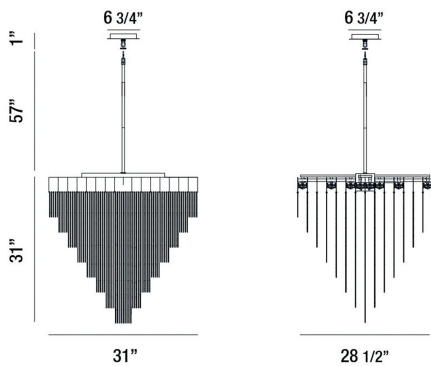

BLOOMFIELD, 31" CHANDELIER

PRODUCT DETAILS

No.	:	37095-017
Product Color	:	ANTIQUÉ BRUSH GOLD
Product Material	:	METAL
Shade / Accent Material	:	METAL
Length	:	31"
Width	:	28.5"
Height	:	31"
Overall Height	:	89"
Weight	:	28lbs

LIGHT SOURCE DETAILS

Light Source Type	:	INTEGRATED LED
Input Voltage	:	120V
Bulb Voltage	:	120V
Socket Type	:	LED
Total Wattage	:	81W
Total Lumen	:	3900lm
Kelvin	:	3000K
CRI	:	>90
Dimmable	:	Yes

Options Available

ITEM NO.	FINISH	SHADE
37095-017	ANTIQUÉ BRUSH GOLD	

TECHNICAL DETAILS

Hanging Support Type	:	ROD
Hanging Support Length	:	57"
Rods Included	:	3"+6"+12"+18"+18"
Canopy / Backplate Length	:	6.75"
Canopy / Backplate Height	:	1"
Canopy / Backplate Width	:	6.75"
Location	:	DRY
Title 24	:	Yes