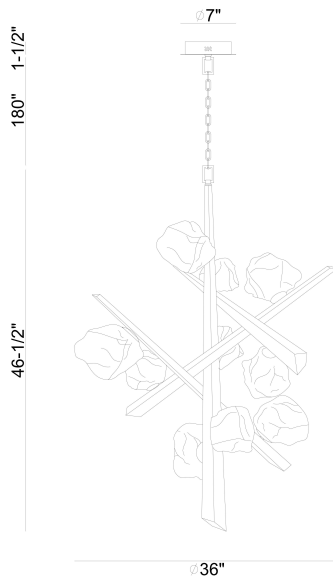

THORAH, 10-LIGHT 36IN INTEGRATED LED GRAND CHANDELIER

PRODUCT DETAILS

No.	:	47235-014
Product Color	:	MATTE GOLD
Product Material	:	GOLD
Shade / Accent Colour	:	SMOKE
Shade / Accent Material	:	GLASS
Diameter	:	36"
Height	:	46.5"
Weight	:	27.7LBS
Shade Diameter	:	7"

LIGHT SOURCE DETAILS

Light Source Type	:	INTEGRATED LED
Bulb Voltage	:	120V
Total Wattage	:	24W
Delivered Lumens	:	1182LM
Kelvin	:	3000K
CRI	:	90
Dimmable	:	YES

OPTIONS AVAILABLE

ITEM NO.	FINISH	SHADE
47235-014	MATTE GOLD	SMOKE
47235-021	MATTE GRAPHITE	SMOKE

TECHNICAL DETAILS

Hanging Support Type	:	CHAIN
Hanging Support Length	:	180"
Canopy / Backplate Height	:	1.5"
Canopy / Backplate Dia.	:	6"
IP Rating	:	IP22
Title 24	:	YES
Beam Angle	:	360

PROJECT INFORMATION