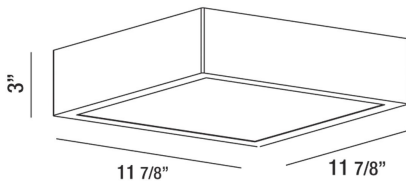

ACARA, 12" CEILING MOUNT

PRODUCT DETAILS

No.	:	30160-019
Product Color	:	CHROME
Shade / Accent Colour	:	WHITE ACRYLIC
Length	:	11.875"
Width	:	11.875"
Height	:	3"
Weight	:	4.1lbs

LIGHT SOURCE DETAILS

Light Source Type	:	INTEGRATED LED
Input Voltage	:	120V
Bulb Voltage	:	120V
Total Wattage	:	20W
Total Lumen	:	1332lm
Kelvin	:	3000K
CRI	:	80
Dimmable	:	Yes

Options Available

ITEM NO.	FINISH	SHADE
30160-019	CHROME	WHITE ACRYLIC

TECHNICAL DETAILS

Adjustable Lamp Head	:	No
Location	:	DRY
Approval	:	

PROJECT INFORMATION

 Job Name: Date: Type:

 Comments: