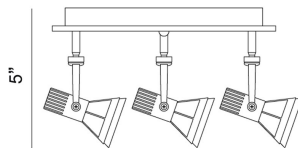

VORTEX, 3-LIGHT 18W LED

PRODUCT DETAILS

No.	:	32753-011
Product Color	:	SATIN NICKEL
Shade / Accent Colour	:	FROST
Diameter	:	11"
Height	:	5"
Weight	:	3.2lbs

LIGHT SOURCE DETAILS

Light Source Type	:	INTEGRATED LED
Input Voltage	:	120V
Bulb Voltage	:	120V
Socket Type	:	LED
Total Wattage	:	18W
Total Lumen	:	1500lm
Kelvin	:	3000K
CRI	:	80
Dimmable	:	Yes

Options Available

ITEM NO.	FINISH	SHADE
32753-011	SATIN NICKEL	FROST

TECHNICAL DETAILS

IP Rating	:	20
Location	:	DRY
Approval	:	
Title 24	:	Yes
Beam Angle	:	60
Vertical Adjustment	:	90
Horizontal Adjustment	:	350