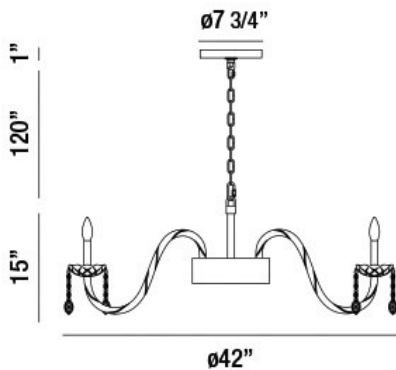

FERRERO, 42" ROUND CHANDELIER

PRODUCT DETAILS

No.	:	34080-030
Product Color	:	CHROME
Product Material	:	METAL
Shade / Accent Colour	:	COGNAC
Shade / Accent Material	:	CRYSTAL
Diameter	:	42"
Height	:	15"
Overall Height	:	136"
Weight	:	34lbs

LIGHT SOURCE DETAILS

Number of Bulbs	:	12
Light Source	:	Incandescent
Light Source Type	:	B10
Input Voltage	:	120V
Bulb Voltage	:	120V
Socket Type	:	E12
Wattage	:	60W
Total Wattage	:	960W
Bulb Included	:	No
Dimmable	:	Yes

Options Available

ITEM NO.	FINISH	SHADE
34080-016	CHROME	CLEAR
34080-023	CHROME	SMOKE
34080-030	CHROME	COGNAC

TECHNICAL DETAILS

Hanging Support Type	:	CHAIN
Hanging Support Length	:	120"
Canopy / Backplate Height	:	1"
Canopy / Backplate Dia.	:	7.75"
Location	:	DRY
Approval	:	