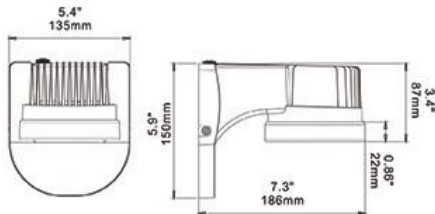

26079, LED WALL MOUNT

PRODUCT DETAILS

No.	:	26079-011
Product Color	:	ARCHITECTURAL BRONZE
Height	:	5.875"
Ext	:	7.3125"
Weight	:	3lbs

LIGHT SOURCE DETAILS

Light Source Type	:	INTEGRATED LED
Input Voltage	:	DULV
Bulb Voltage	:	120V
Socket Type	:	LED
Total Wattage	:	12W
Total Lumen	:	850lm
Kelvin	:	5000K
CRI	:	72

Options Available

ITEM NO.	FINISH	SHADE
26079-011	ARCHITECTURAL BRONZE	

TECHNICAL DETAILS

Light Direction	:	Down
Canopy / Backplate Length	:	5.4"
Canopy / Backplate Height	:	7.3"
Canopy / Backplate Width	:	5.9"
Adjustable Lamp Head	:	No
IP Rating	:	65
Location	:	WET
Approval	:	
Title 24	:	Yes
Beam Angle	:	120