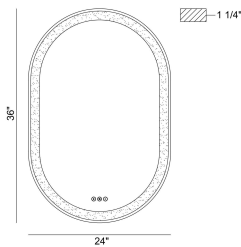

SARA, 36IN INTEGRATED LED MIRROR

PRODUCT DETAILS

No.	:	47562-011
Product Color	:	MATTE SILVER
Product Material	:	SILVER
Shade / Accent Colour	:	FROSTED
Shade / Accent Material	:	GLASS
Diameter	:	24"
Height	:	36"
Overall Height	:	36"
Ext	:	2"
Weight	:	19.8LBS

ITEM NO.	FINISH	SHADE
47562-011	MATTE SILVER	FROSTED
47562-028	MATTE BLACK	FROSTED

TECHNICAL DETAILS

Hanging Support Type	:	Z-BAR
IP Rating	:	IP44
Title 24	:	YES
Beam Angle	:	270

PROJECT INFORMATION

Job Name: Date: Type: