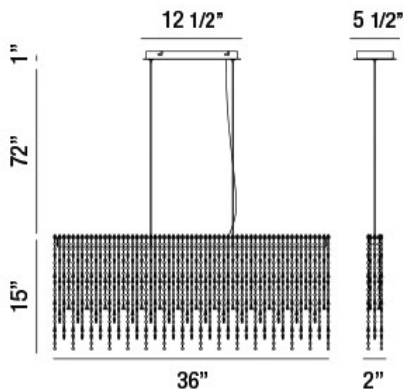

ATWATER, 36" LINEAR PENDANT

PRODUCT DETAILS

No.	:	34044-018
Product Color	:	CHROME
Product Material	:	METAL
Shade / Accent Colour	:	CLEAR
Shade / Accent Material	:	CRYSTAL
Length	:	36"
Width	:	2"
Height	:	15"
Overall Height	:	88"
Weight	:	9.2lbs

LIGHT SOURCE DETAILS

Light Source Type	:	INTEGRATED LED
Input Voltage	:	120V
Bulb Voltage	:	120V
Total Wattage	:	38W
Total Lumen	:	3600lm
Kelvin	:	3000K
CRI	:	90+
Dimmable	:	Yes

Options Available

ITEM NO.	FINISH	SHADE
34044-018	CHROME	CLEAR

TECHNICAL DETAILS

Hanging Support Type	:	AIRCRAFT CABLE
Hanging Support Length	:	72"
Canopy / Backplate Length	:	12.5"
Canopy / Backplate Height	:	1"
Canopy / Backplate Width	:	5.5"
Location	:	DRY
Approval	:	