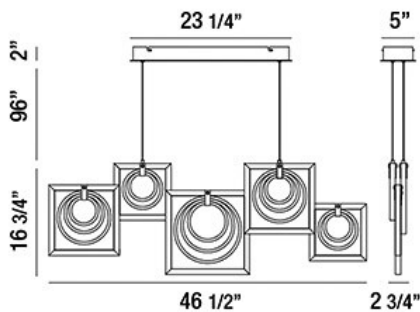

CORINNA, 47" LINEAR CHANDELIER

PRODUCT DETAILS

No.	:	34055-014
Product Color	:	ANTIQUE SILVER
Product Material	:	METAL
Shade / Accent Colour	:	CLEAR
Shade / Accent Material	:	CRYSTAL
Length	:	46.5"
Width	:	2.75"
Height	:	16.75"
Overall Height	:	114.75"
Weight	:	21.5lbs

LIGHT SOURCE DETAILS

Light Source Type	:	INTEGRATED LED
Input Voltage	:	120V
Bulb Voltage	:	120V
Total Wattage	:	76W
Total Lumen	:	6820lm
Kelvin	:	3000K
CRI	:	80+
Dimmable	:	Yes

Options Available

ITEM NO.	FINISH	SHADE
34055-014	ANTIQUE SILVER	CLEAR

TECHNICAL DETAILS

Hanging Support Type	:	WIRE
Hanging Support Length	:	96"
Canopy / Backplate Length	:	23.25"
Canopy / Backplate Height	:	2"
Canopy / Backplate Width	:	5"
Location	:	DRY
Approval	:	

PROJECT INFORMATION