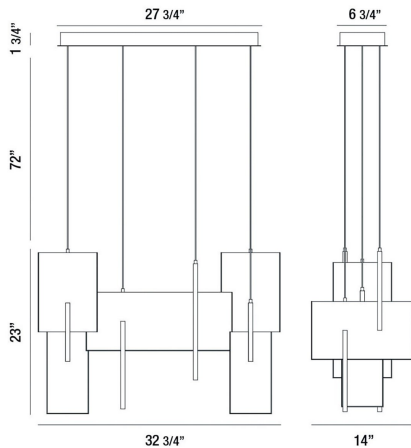

### PRODUCT DETAILS

No.	:	37345-025
Product Color	:	BLACK
Product Material	:	METAL
Shade / Accent Material	:	~
Length	:	32.75"
Width	:	14"
Height	:	23"
Overall Height	:	95"
Weight	:	29lbs

### LIGHT SOURCE DETAILS

Light Source Type	:	INTEGRATED LED
Input Voltage	:	120V
Bulb Voltage	:	120V
Socket Type	:	LED
Total Wattage	:	93W
Total Lumen	:	5500lm
Kelvin	:	3000K
CRI	:	90+
Dimmable	:	Yes

### TECHNICAL DETAILS

Hanging Support Type	:	AIRCRAFT CABLE
Hanging Support Length	:	72"
Canopy / Backplate Length	:	27.75"
Canopy / Backplate Height	:	1.75"
Canopy / Backplate Width	:	6.75"
Approval	:	
Title 24	:	Yes