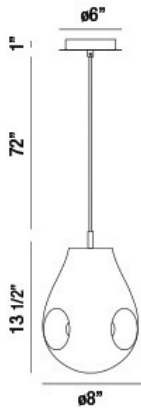

BENALTO, 8" ROUND PENDANT

Options Available

ITEM NO.	FINISH	SHADE
34288-016	CHROME	AMBER
34288-023	CHROME	CHROME
34288-030	CHROME	GOLD

PRODUCT DETAILS

No.	:	34288-030
Product Color	:	CHROME
Product Material	:	METAL
Shade / Accent Colour	:	GOLD
Shade / Accent Material	:	HAND-BLOWN GLASS
Diameter	:	8"
Height	:	13.5"
Overall Height	:	86.5"
Weight	:	2.2lbs

LIGHT SOURCE DETAILS

Number of Bulbs	:	1
Light Source	:	Incandescent
Light Source Type	:	A19
Input Voltage	:	120V
Bulb Voltage	:	120V
Socket Type	:	E26
Wattage	:	60W
Total Wattage	:	60W
Bulb Included	:	No
Dimmable	:	Yes

TECHNICAL DETAILS

Hanging Support Type	:	WIRE
Hanging Support Length	:	72"
Canopy / Backplate Height	:	1"
Canopy / Backplate Dia.	:	6"
Location	:	DRY
Approval	:	

PROJECT INFORMATION

 Job Name: Date: Type: