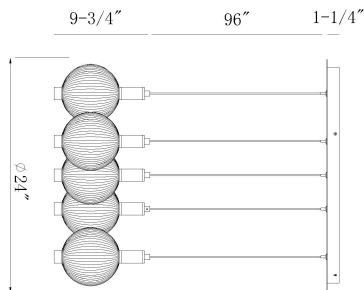

### PRODUCT DETAILS

No.	:	47208-018
Product Color	:	GOLD
Product Material	:	GOLD
Shade / Accent Colour	:	SMOKE
Shade / Accent Material	:	GLASS
Diameter	:	24"
Height	:	10"
Weight	:	27.3LBS
Shade Height	:	6"
Shade Diameter	:	6"

### LIGHT SOURCE DETAILS

Light Source Type	:	INTEGRATED LED
Total Wattage	:	54.6W
Delivered Lumens	:	3655LM
Kelvin	:	3000K
CRI	:	90
Dimmable	:	YES

### TECHNICAL DETAILS

Hanging Support Type	:	AIRCRAFT CABLE
Canopy / Backplate Height	:	1.25"
Canopy / Backplate Dia.	:	24"
IP Rating	:	IP22
Title 24	:	YES
Beam Angle	:	360