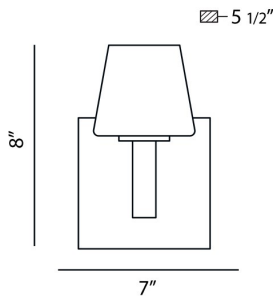

ANGLO, WALL MOUNT

PRODUCT DETAILS

No.	:	23041-028
Product Color	:	SATIN NICKEL
Product Material	:	METAL
Shade / Accent Colour	:	OPAL WHITE
Shade / Accent Material	:	GLASS
Width	:	7"
Height	:	8"
Ext	:	5.5"
Weight	:	2.6lbs

Options Available

ITEM NO.	FINISH	SHADE
23041-028	SATIN NICKEL	OPAL WHITE

TECHNICAL DETAILS

Adjustable Lamp Head	:	No
Mounting	:	Up
Approval	:	

PROJECT INFORMATION

 Job Name: Date: Type:

 Comments: