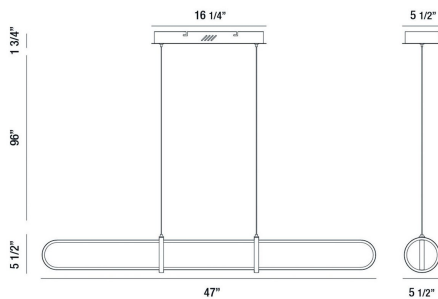

BERKLEY, 47" LINEAR CHANDELIER

PRODUCT DETAILS

No.	:	37037-017
Product Color	:	MATTE BLACK
Product Material	:	METAL
Shade / Accent Material	:	ACRYLIC
Length	:	47"
Width	:	5.5"
Height	:	5.5"
Overall Height	:	103.25"
Weight	:	5.1lbs

ITEM NO.	FINISH	SHADE
37037-017	MATTE BLACK	
37037-024	SATIN GOLD	

TECHNICAL DETAILS

Hanging Support Type	:	WIRE
Hanging Support Length	:	96"
Canopy / Backplate Length	:	16.25"
Canopy / Backplate Height	:	1.75"
Canopy / Backplate Width	:	5.5"
Location	:	DRY
Approval	:	
Title 24	:	Yes