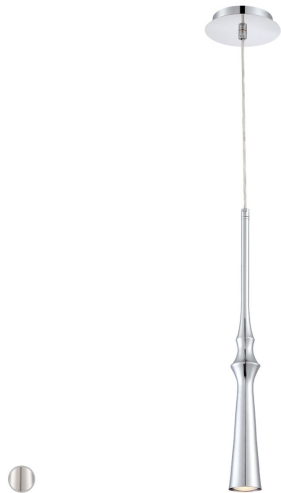

CANI, 6" ROUND PENDANT

PRODUCT DETAILS

No.	:	28407-011
Product Color	:	CHROME
Product Material	:	METAL
Shade / Accent Colour	:	CHROME
Shade / Accent Material	:	SLEEK METAL
Diameter	:	2.25"
Height	:	18"
Overall Height	:	91"
Weight	:	1.7lbs

LIGHT SOURCE DETAILS

Number of Bulbs	:	1
Light Source	:	Halogen
Light Source Type	:	GU10
Input Voltage	:	120V
Bulb Voltage	:	120V
Socket Type	:	GU10
Wattage	:	50W
Total Wattage	:	50W
Bulb Included	:	No
Dimmable	:	Yes

Options Available

ITEM NO.	FINISH	SHADE
28407-011	CHROME	CHROME
28407-028	SATIN NICKEL	SATIN NICKEL

TECHNICAL DETAILS

Light Direction	:	Down
Hanging Support Type	:	WIRE
Hanging Support Length	:	72"
Canopy / Backplate Height	:	1"
Canopy / Backplate Dia.	:	5.5"
Adjustable Lamp Head	:	No
Approval	:	