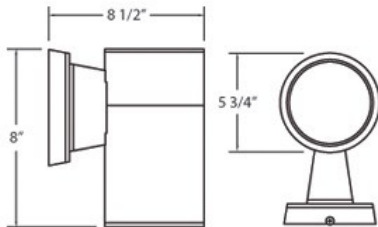

### PRODUCT DETAILS

No.	:	19202-013
Product Color	:	GREY
Shade / Accent Colour	:	CLEAR
Width	:	5.75"
Height	:	8"
Ext	:	8.5"
Weight	:	2.6lbs

### TECHNICAL DETAILS

Light Direction	:	Down
Adjustable Lamp Head	:	No
IP Rating	:	55
Location	:	WET
Approval	:	