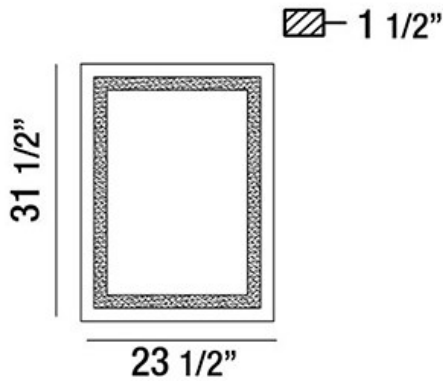

Options Available

ITEM NO.	FINISH	SHADE
29108-015