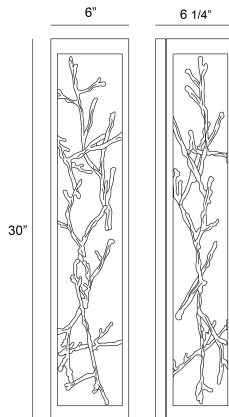

AERIE, 4LT LED WALL SCONCE

PRODUCT DETAILS

| | | |
|-------------------------|---|--------------|
| No. | : | 38639-029 |
| Product Color | : | BLACK/SILVER |
| Product Material | : | METAL |
| Shade / Accent Material | : | ~ |
| Width | : | 6" |
| Height | : | 30" |
| Ext | : | 6.25" |

Options Available

| ITEM NO. | FINISH | SHADE |
|-----------|--------------|-------|
| 38639-012 | BRONZE/GOLD | |
| 38639-029 | BLACK/SILVER | |

TECHNICAL DETAILS

| | | |
|---------------------------|---|---|
| Canopy / Backplate Length | : | 30" |
| Canopy / Backplate Height | : | 0.75" |
| Canopy / Backplate Width | : | 6.25" |
| Location | : | DRY |
| Approval | : |  |
| Title 24 | : | Yes |