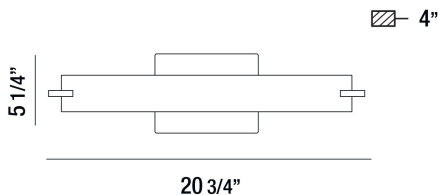

ZUMA, WALL MOUNT

PRODUCT DETAILS

No.	:	30179-028
Product Color	:	SATIN NICKEL
Product Material	:	METAL
Shade / Accent Colour	:	FROSTED
Shade / Accent Material	:	GLASS
Width	:	20.75"
Height	:	5.25"
Ext	:	4"
Weight	:	2.9lbs

LIGHT SOURCE DETAILS

Light Source Type	:	INTEGRATED LED
Input Voltage	:	120V
Bulb Voltage	:	120V
Total Wattage	:	15W
Total Lumen	:	1350lm
Kelvin	:	3200K
CRI	:	80+
Dimmable	:	Yes

Options Available

ITEM NO.	FINISH	SHADE
30179-011	CHROME	FROSTED
30179-028	SATIN NICKEL	FROSTED

TECHNICAL DETAILS

Canopy / Backplate Length	:	4.34"
Canopy / Backplate Height	:	1.375"
Canopy / Backplate Width	:	4.34"
Adjustable Lamp Head	:	No
Mounting	:	Up or Down
Location	:	DRY
Approval	:	

PROJECT INFORMATION