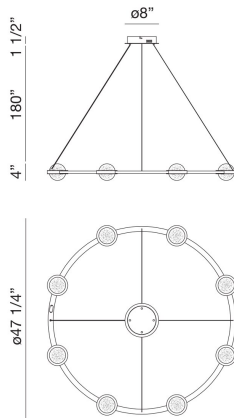

CIRCOLO, 8 LT LED CHANDELIER

PRODUCT DETAILS

No.	:	39309-013
Product Color	:	BLACK
Shade / Accent Colour	:	BLACK
Diameter	:	47.5"
Height	:	4"
Weight	:	30.9lbs

LIGHT SOURCE DETAILS

Light Source Type	:	INTEGRATED LED
Input Voltage	:	120V
Bulb Voltage	:	120V
Socket Type	:	LED
Total Wattage	:	48W
Total Lumen	:	2800lm
Kelvin	:	3500K
CRI	:	90
Dimmable	:	Yes

Options Available

ITEM NO.	FINISH	SHADE
39309-013	BLACK	BLACK

TECHNICAL DETAILS

Hanging Support Type	:	AIRCRAFT CABLE
Hanging Support Length	:	180"
Canopy / Backplate Height	:	1.5"
Canopy / Backplate Dia.	:	8"