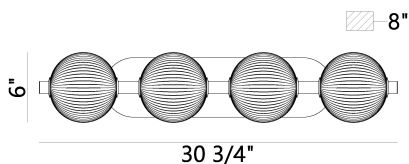

### PRODUCT DETAILS

No.	:	47194-014
Product Color	:	GOLD
Product Material	:	GOLD
Shade / Accent Colour	:	OPAL
Shade / Accent Material	:	GLASS
Length	:	30"
Height	:	5.25"
Ext	:	8"
Weight	:	8.8LBS
Shade Diameter	:	6"

### TECHNICAL DETAILS

Hanging Support Type	:	J-BOX
Canopy / Backplate Length	:	20"
Canopy / Backplate Height	:	1.5"
Canopy / Backplate Width	:	5.25"
IP Rating	:	IP22
Title 24	:	YES
Beam Angle	:	270