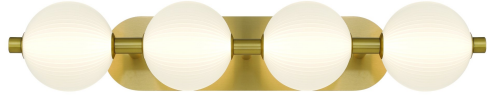

## PALMAS, 4-LIGHT 30IN INTEGRATED LED VANITY

### PRODUCT DETAILS

No.	:	47194-014
Product Color	:	GOLD
Product Material	:	GOLD
Shade / Accent Colour	:	OPAL
Shade / Accent Material	:	GLASS
Length	:	30"
Height	:	5.25"
Ext	:	8"
Weight	:	8.8LBS
Shade Diameter	:	6"

### LIGHT SOURCE DETAILS

Light Source Type	:	INTEGRATED LED
Bulb Voltage	:	36V
Total Wattage	:	36W
Delivered Lumens	:	2320LM
Kelvin	:	3000K
CRI	:	90
Dimmable	:	YES

### OPTIONS AVAILABLE

ITEM NO.	FINISH	SHADE
47194-014	<b>GOLD</b>	OPAL
47194-021	<b>POLISHED NICKEL</b>	OPAL