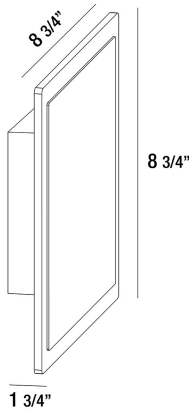

35853, SMALL SQURE OUTDOOR LED SURFACE MOUNT

PRODUCT DETAILS

No.	:	35853-015
Product Color	:	GRAPHITE GREY
Width	:	8.75"
Height	:	8.75"
Ext	:	1.75"
Weight	:	3lbs

LIGHT SOURCE DETAILS

Light Source Type	:	INTEGRATED LED
Input Voltage	:	120V/277VV
Bulb Voltage	:	120V
Socket Type	:	LED
Total Wattage	:	13W
Total Lumen	:	750lm
Kelvin	:	3000K
CRI	:	90

Options Available

ITEM NO.	FINISH	SHADE
35853-015	GRAPHITE GREY	

TECHNICAL DETAILS

Canopy / Backplate Height	:	5"
Canopy / Backplate Width	:	5"
Driver	:	ROYALUX
IP Rating	:	65
Location	:	WET
Approval	:	
Title 24	:	Yes