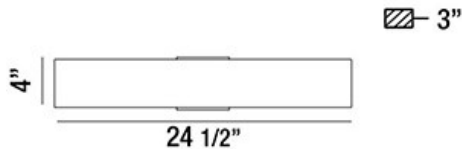

EXPO, WALL MOUNT

PRODUCT DETAILS

No. : 30144-019
 Product Color : ALUMINUM
 Product Material : METAL
 Width : 24.5"
 Height : 4"
 Ext : 2.88"
 Weight : 4lbs

LIGHT SOURCE DETAILS

Light Source Type : INTEGRATED LED
 Input Voltage : 120V
 Bulb Voltage : 120V
 Total Wattage : 12W
 Total Lumen : 1080lm
 Kelvin : 3000K
 CRI : 80+
 Dimmable : Yes

Options Available

ITEM NO.	FINISH	SHADE
30144-019	ALUMINUM	

TECHNICAL DETAILS

Canopy / Backplate Length : 23.25"
 Canopy / Backplate Height : 2.75"
 Canopy / Backplate Width : 1.25"
 Adjustable Lamp Head : No
 Mounting : Up or Down
 Location : DRY
 Approval : 