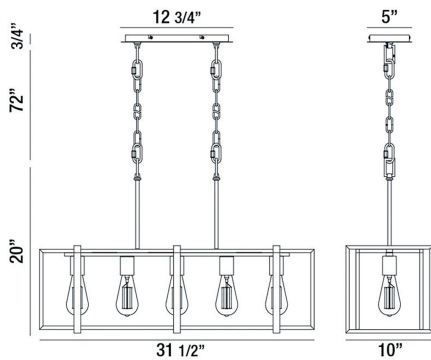

## STAFFORD, 32" RECTANGULAR CHANDELIER

### PRODUCT DETAILS

No.	:	37118-013
Product Color	:	CHROME/BLACK
Product Material	:	METAL
Shade / Accent Material	:	OPEN FRAME MIXED METALS
Length	:	31.5"
Width	:	10"
Height	:	20"
Overall Height	:	92.75"
Weight	:	9lbs

### TECHNICAL DETAILS

Hanging Support Type	:	CHAIN
Hanging Support Length	:	72"
Rods Included	:	48"+48"
Canopy / Backplate Length	:	12.75"
Canopy / Backplate Height	:	0.75"
Canopy / Backplate Width	:	5"