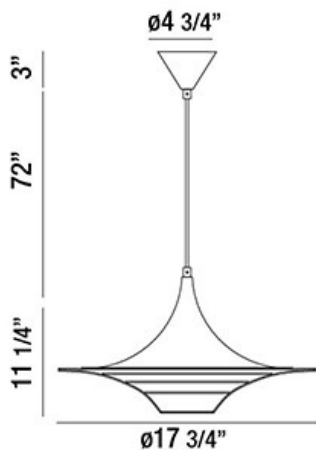

WINDSOR, 18" ROUND PENDANT

PRODUCT DETAILS

No.	:	30015-012
Product Color	:	CHROME
Product Material	:	METAL
Shade / Accent Colour	:	CHROME
Shade / Accent Material	:	METAL CAGE
Diameter	:	17.75"
Height	:	11.25"
Overall Height	:	86.25"
Weight	:	3.7lbs

Options Available

ITEM NO.	FINISH	SHADE
30015-012	CHROME	CHROME
30015-036	BLACK	BLACK

TECHNICAL DETAILS

Light Direction	:	Down
Hanging Support Type	:	WIRE
Hanging Support Length	:	72"
Canopy / Backplate Height	:	3"
Canopy / Backplate Dia.	:	4.75"
Adjustable Lamp Head	:	No
Location	:	DRY
Approval	:	