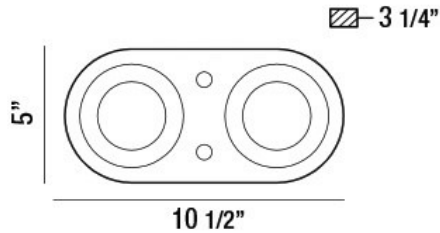

NYMARK, 11" CEILING MOUNT

PRODUCT DETAILS

No.	:	33617-015
Product Color	:	WHITE
Shade / Accent Colour	:	WHITE
Length	:	10.5"
Width	:	5"
Height	:	3.25"
Weight	:	3.4lbs

LIGHT SOURCE DETAILS

Light Source Type	:	INTEGRATED LED
Input Voltage	:	120V
Bulb Voltage	:	36-41V
Total Wattage	:	20W
Total Lumen	:	2200lm
Kelvin	:	3000K
CRI	:	80+
Dimmable	:	Yes

Options Available

ITEM NO.	FINISH	SHADE
33617-015	WHITE	WHITE

TECHNICAL DETAILS

Canopy / Backplate Length	:	10.75"
Canopy / Backplate Height	:	3.5"
Canopy / Backplate Width	:	5.25"
Location	:	DAMP
Approval	:	
Beam Angle	:	60 Degree