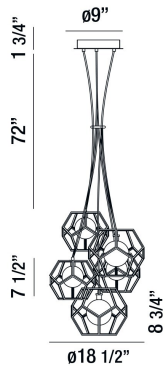

NORWAY, 19" ROUND CHANDELIER

PRODUCT DETAILS

No.	:	35903-017
Product Color	:	CHROME
Product Material	:	METAL
Shade / Accent Colour	:	CLEAR
Shade / Accent Material	:	HAND MADE ICE GLASS
Diameter	:	18.5"
Height	:	8.75"
Overall Height	:	82.5"
Weight	:	16lbs

LIGHT SOURCE DETAILS

Light Source Type	:	INTEGRATED LED
Input Voltage	:	120V
Bulb Voltage	:	120V
Socket Type	:	G9
Total Wattage	:	25W
Total Lumen	:	1250lm
Kelvin	:	3000K
CRI	:	80+
Dimmable	:	Yes

Options Available

ITEM NO.	FINISH	SHADE
35903-017	CHROME	CLEAR

TECHNICAL DETAILS

Hanging Support Type	:	WIRE
Hanging Support Length	:	72"
Canopy / Backplate Height	:	1.75"
Canopy / Backplate Dia.	:	9"
Location	:	DRY
Approval	:	