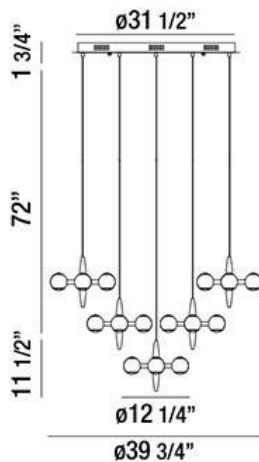

PEARLA, 40" ROUND CHANDELIER

PRODUCT DETAILS

No.	:	26233-017
Product Color	:	CHROME
Product Material	:	METAL
Shade / Accent Colour	:	OPAL WHITE
Shade / Accent Material	:	ACRYLIC
Diameter	:	39.75"
Height	:	11.5"
Overall Height	:	85.25"
Weight	:	51.8lbs

LIGHT SOURCE DETAILS

Light Source Type	:	INTEGRATED LED
Input Voltage	:	120V
Bulb Voltage	:	120V
Total Wattage	:	130W
Total Lumen	:	12960lm
Kelvin	:	3000K
CRI	:	80+
Dimmable	:	Yes

Options Available

ITEM NO.	FINISH	SHADE
26233-017	CHROME	OPAL WHITE

TECHNICAL DETAILS

Light Direction	:	Down
Hanging Support Length	:	72"
Canopy / Backplate Height	:	1.75"
Canopy / Backplate Dia.	:	31.5"
Adjustable Lamp Head	:	No
Location	:	DRY
Approval	:	

PROJECT INFORMATION