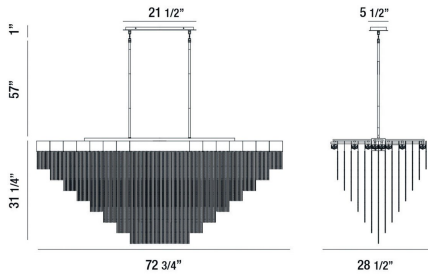

BLOOMFIELD, 73" CHANDELIER

PRODUCT DETAILS

No.	:	37097-011
Product Color	:	ANTIQUE BRUSH GOLD
Product Material	:	METAL
Shade / Accent Material	:	METAL
Length	:	72.75"
Width	:	28.5"
Height	:	31"
Overall Height	:	89"
Weight	:	64lbs

ITEM NO.	FINISH	SHADE
37097-011	ANTIQUÉ BRUSH GOLD	

TECHNICAL DETAILS

Hanging Support Type	:	ROD
Hanging Support Length	:	57"
Rods Included	:	3"+6"+12"+18"+18"
Canopy / Backplate Length	:	21.5"
Canopy / Backplate Height	:	1"
Canopy / Backplate Width	:	5.5"
Location	:	DRY
Title 24	:	Yes