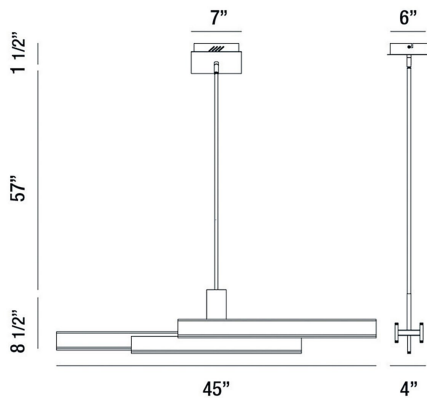

## CAMENO, 45" LINEAR CHANDELIER

### PRODUCT DETAILS

No.	:	37064-013
Product Color	:	MATTE BLACK
Product Material	:	METAL
Shade / Accent Material	:	ACRYLIC
Length	:	45"
Width	:	4"
Height	:	8.5"
Overall Height	:	67"
Weight	:	9.9lbs

### TECHNICAL DETAILS

Hanging Support Type	:	ROD
Hanging Support Length	:	57"
Rods Included	:	3"+6"+12"+18"+18"
Canopy / Backplate Length	:	7"
Canopy / Backplate Height	:	1.5"
Canopy / Backplate Width	:	6"
Location	:	DRY
Approval	:	
Title 24	:	Yes