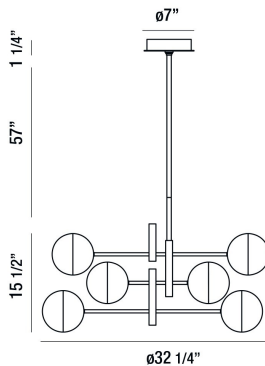

FAIRMOUNT, 32" ROUND CHANDELIER

Options Available

ITEM NO.	FINISH	SHADE
35919-018	CHROME	OPAL WHITE
35919-025	MATTE BLACK	OPAL WHITE

PRODUCT DETAILS

No.	:	35919-018
Product Color	:	CHROME
Product Material	:	METAL
Shade / Accent Colour	:	OPAL WHITE
Shade / Accent Material	:	GLASS
Diameter	:	32.25"
Height	:	15.5"
Overall Height	:	73.75"
Weight	:	19.4lbs

LIGHT SOURCE DETAILS

Number of Bulbs	:	6
Light Source	:	LED
Light Source Type	:	G9
Input Voltage	:	120V
Bulb Voltage	:	120V
Socket Type	:	LED
Wattage	:	5W
Total Wattage	:	30W
Total Lumen	:	1500lm
Kelvin	:	4000K
CRI	:	80+
Bulb Included	:	Yes
Dimmable	:	Yes

TECHNICAL DETAILS

Hanging Support Type	:	ROD
Hanging Support Length	:	57"
Rods Included	:	3"+6"+12"+18"+18"
Canopy / Backplate Height	:	1.25"
Canopy / Backplate Dia.	:	7"
Location	:	DRY
Approval	:	

PROJECT INFORMATION