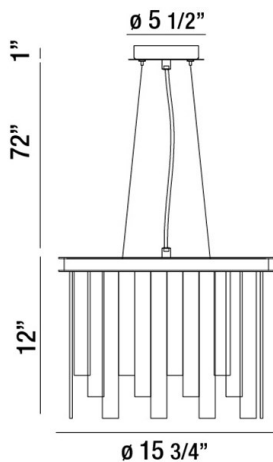

CANDICE, 16" ROUND CHANDELIER

PRODUCT DETAILS

No.	:	31604-017
Product Color	:	CHROME
Product Material	:	METAL
Shade / Accent Colour	:	FROSTED
Shade / Accent Material	:	HAND PRESSED GLASS
Diameter	:	15.75"
Height	:	12"
Overall Height	:	85"
Weight	:	21.7lbs

Options Available

ITEM NO.	FINISH	SHADE
31604-017	CHROME	FROSTED

TECHNICAL DETAILS

Light Direction	:	Down
Hanging Support Type	:	AIRCRAFT CABLE
Hanging Support Length	:	72"
Canopy / Backplate Height	:	1"
Canopy / Backplate Dia.	:	5.5"
Adjustable Lamp Head	:	No
Approval	:	