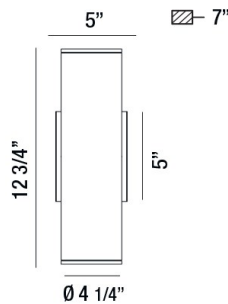

### PRODUCT DETAILS

No.	:	30349-018
Product Color	:	GREY
Shade / Accent Colour	:	CLEAR
Width	:	4.5"
Height	:	11.75"
Ext	:	7"

### TECHNICAL DETAILS

Light Direction	:	Down
Canopy / Backplate Height	:	5"
Canopy / Backplate Width	:	5"
Driver	:	Electronic driver 120V 50/60Hz
Adjustable Lamp Head	:	No
IP Rating	:	54
Location	:	WET
Approval	:	
Title 24	:	Yes