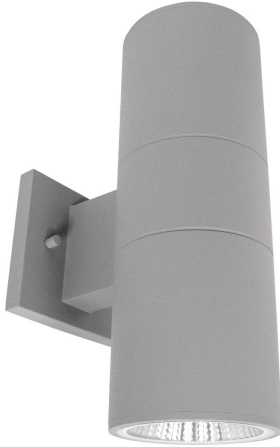

## 30349, 2x10W LED OUTDOOR UP & DOWNLIGHT SCONCE

### PRODUCT DETAILS

No.	:	30349-018
Product Color	:	GREY
Shade / Accent Colour	:	CLEAR
Width	:	4.5"
Height	:	11.75"
Ext	:	7"

### LIGHT SOURCE DETAILS

Light Source Type	:	INTEGRATED LED
Input Voltage	:	120V
Bulb Voltage	:	120V
Socket Type	:	LED
Total Wattage	:	20W
Total Lumen	:	1500lm
Kelvin	:	3000K
CRI	:	80

### TECHNICAL DETAILS

Light Direction	:	Down
Canopy / Backplate Height	:	5"
Canopy / Backplate Width	:	5"
Driver	:	Electronic driver 120V 50/60Hz
Adjustable Lamp Head	:	No
IP Rating	:	54
Location	:	WET
Approval	:	
Title 24	:	Yes