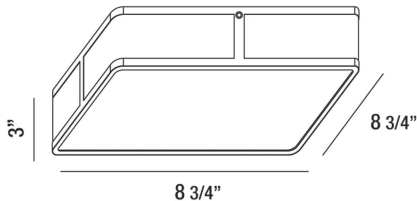

TECHNICAL DETAILS

Adjustable Lamp Head	:	No
Location	:	DRY
Approval	:	

PROJECT INFORMATION

Job Name: Date: Type:

Comments: